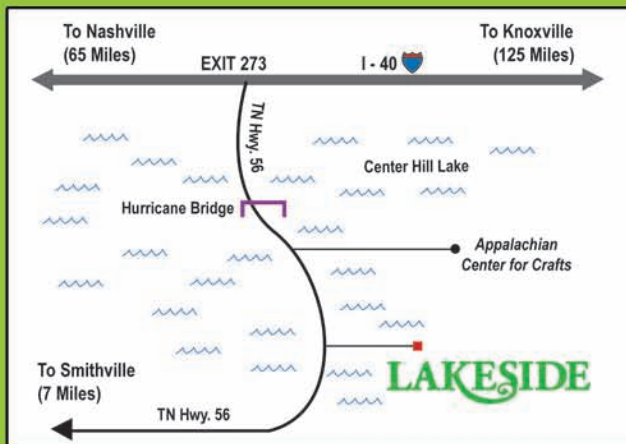

GOLF

7 area golf courses!
Goup Golf Packages
available at
Lakeside Resort.

FISHING

Guided Fishing
Adventures

NASHVILLE

Less than
1 hour from
Nashville!

Lakeside is ideally situated amid 139 acres overlooking beautiful Center Hill Lake. Located approximately seven miles south of I-40 on Highway 56 (second left after Hurricane Bridge).

We understand the degree of success of your conference is a reflection on you. Much of that success rests with our ability to deliver impeccable service... service that begins with our planning stages and continues after your meeting is over. In choosing Lakeside Resort as the site for your group, you place your confidence in us. I personally want to assure you that our entire staff takes this very seriously. Our commitment is to make every aspect of your event a success by any measure, and to allow you to relax knowing you made the right decision.

- Milburn Rodgers, Operations Manager,
Lakeside Resorts, LLC.

LAKE SIDE

RESORT
& CONFERENCE CENTER

WWW.LAKESIDERESORT.COM

LAKE SIDE

RESORT
& CONFERENCE CENTER

1-888-839-4799

www.lakesideresort.com

358 Relax Drive • Smithville, Tennessee

*On beautiful Center Hill Lake
in Smithville, Tennessee*